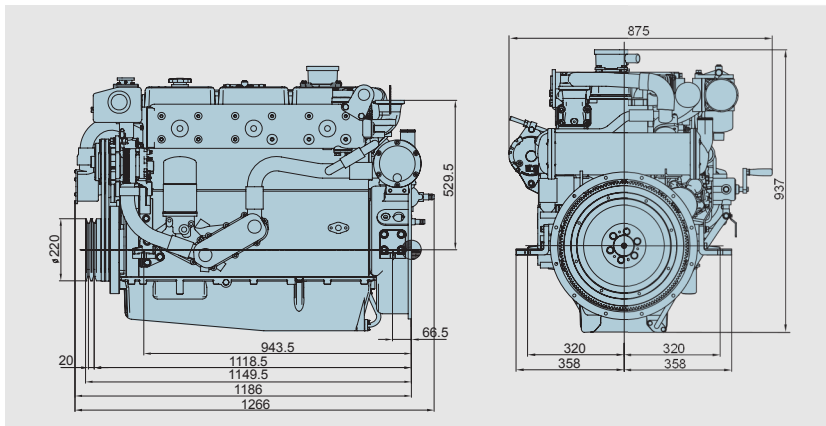

# Marine Diesel Engine L136E

- Compact Design
- Excellent Performance
- Low Fuel Consumption
- Easy Maintenance

- Rating output  
48kW(65PS)
- Displacement  
8,071cc
- Dimension (L x W x H)  
1,266 x 875 x 937mm  
Without Reduction Gear

## Main Specification

Model	Units	L136E	
Engine type		4cycle, in line, direct-injection, water cooled aspirated naturally	
Rating output	PS(kW)/ rpm	65(48)/1,600	
Displacement	cc	8,071	
Cylinder number - bore - stroke	mm	6 - 111 x 139	
Flywheel housing & fly wheel		SAE 2 & 11 1/2	
Low idling rpm	rpm	675 ± 25	
No load max. rpm	rpm	below 1,950	
Compression ratio		17.6 : 1	
Firing order		1 - 5 - 3 - 6 - 2 - 4	
Governor type of injection pump		Mechanical all speed (R.S.V)	
Fuel consumption(only Ref.)@ rated power	g / PS.h	162.0	
Starting system		Electric Starting by starter motor	
Starter motor capacity	V - kW	24 - 4.5	
Alternator capacity	V - A	24 - 50	
Battery	V - Ah	24 - 100	
Cooling system		Indirect sea water cooling with heat exchanger	
Cooling water capacity	Max. / Min. lit	25 / 23	
Fresh water pump type		Centrifugal type, driven by belt	
Sea water pump type		Rubber impeller type driven by belt	
Lubricating oil(Engine)	Pan capacity	lit	Max : 23, Min : 17 (Engine total : 25)
	Pressure	kg/ cm <sup>2</sup>	Full : 3.5, Idle : 1.2
Direction of revolution	Crankshaft		Counter clockwise viewed from stern side
Engine Size(L W H)	Without M/ G	mm	1,266 x 875 x 937
Engine dry weight	Without M/ G	kg	743

## Engine Dimension

(Feb 2015)