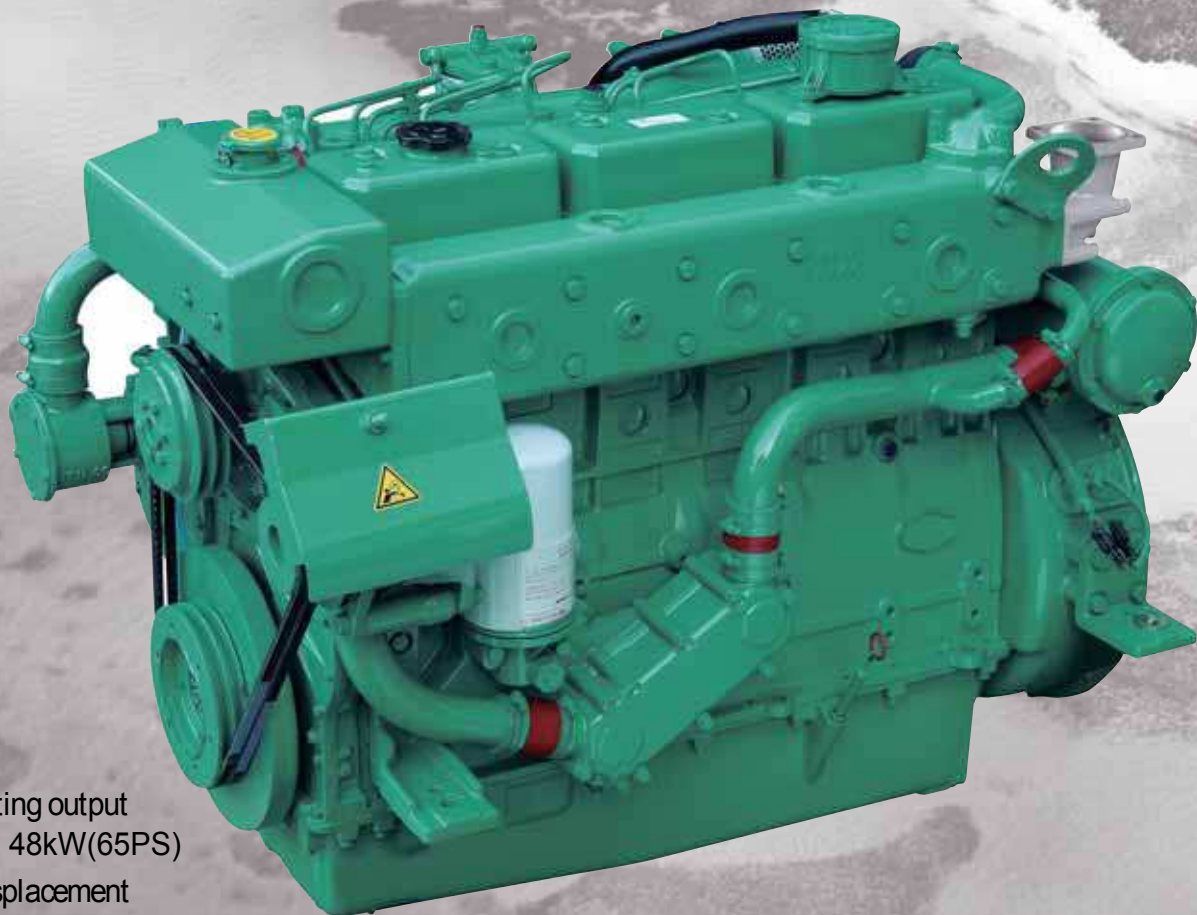

# Marine Diesel Engine L136E

- Compact Design
- Excellent Performance
- Low Fuel Consumption
- Easy Maintenance

- Rating output  
48kW(65PS)
- Displacement  
8,071cc
- Dimension (L x W x H)  
1,266 x 875 x 937mm  
Without Reduction Gear

**Doosan Infracore  
Engine**

## Main Specification

Model	Units	L136E	
Engine type		4cycle, in line, direct-injection, water cooled aspirated naturally	
Rating output	PS(kW)/ rpm	65(48)/1,600	
Displacement	cc	8,071	
Cylinder number - bore - stroke	mm	6 - 111 x 139	
Flywheel housing & fly wheel		SAE 2 & 11 1/2	
Low idling rpm	rpm	675 ± 25	
No load max. rpm	rpm	below 1,950	
Compression ratio		17.6 : 1	
Firing order		1 - 5 - 3 - 6 - 2 - 4	
Governor type of injection pump		Mechanical all speed (R.S.V)	
Fuel consumption(only Ref.)@ rated power	g / PS.h	162.0	
Starting system		Electric Starting by starter motor	
Starter motor capacity	V - kW	24 - 4.5	
Alternator capacity	V - A	24 - 50	
Battery	V - Ah	24 - 100	
Cooling system		Indirect sea water cooling with heat exchanger	
Cooling water capacity	Max. / Min. lit	25 / 23	
Fresh water pump type		Centrifugal type, driven by belt	
Sea water pump type		Rubber impeller type driven by belt	
Lubricating oil(Engine)	Pan capacity	lit	Max : 23, Min : 17 (Engine total : 25)
	Pressure	kg/ cm <sup>2</sup>	Full : 3.5, Idle : 1.2
Direction of revolution	Crankshaft		Counter clockwise viewed from stern side
Engine Size(L W H)	Without M/ G	mm	1,266 x 875 x 937
Engine dry weight	Without M/ G	kg	743